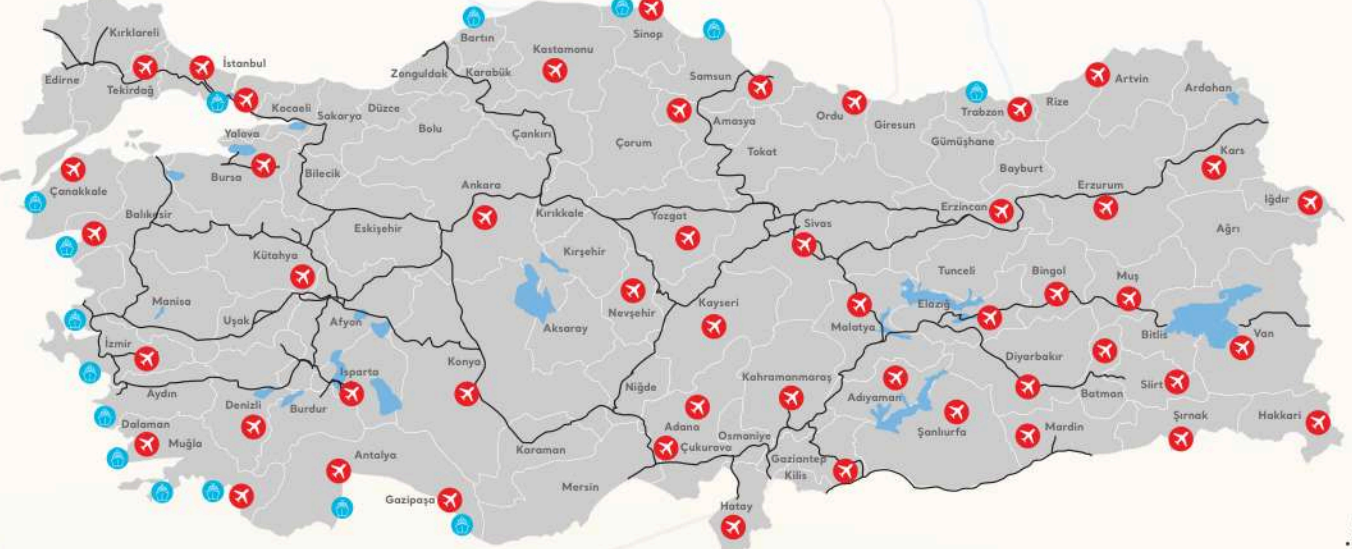

Türkiye Map

- Airports
- Cruise ports
- Railways

112
EMERGENCY
CALL